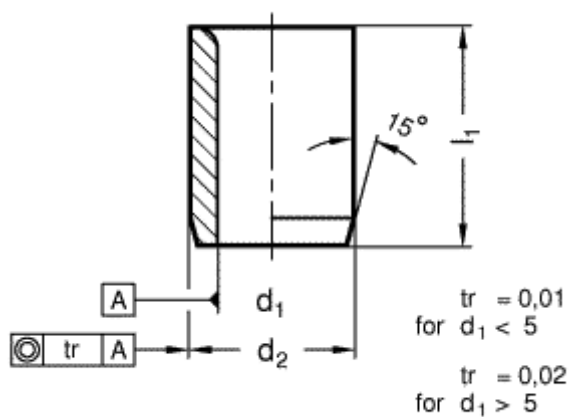

Article number: 201135057

Description: E+G Guide bush DIN 179-B10,2-12-A  
without collar

## Measures

---

$d_1 = 10,2$  for M12

$d_2 = 18$

$l_1 = 12$